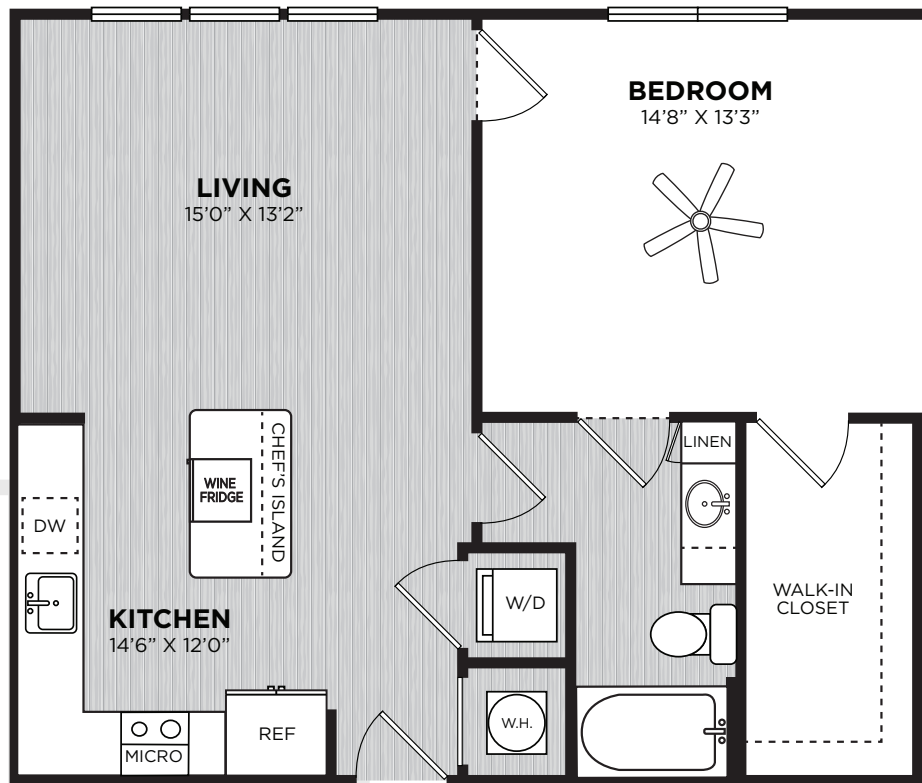

# AV

BUCKHEAD VILLAGE

1B

LEVELS 1-5

## CRISTAL 1 BEDROOM | 1 BATH 795 sq.ft.