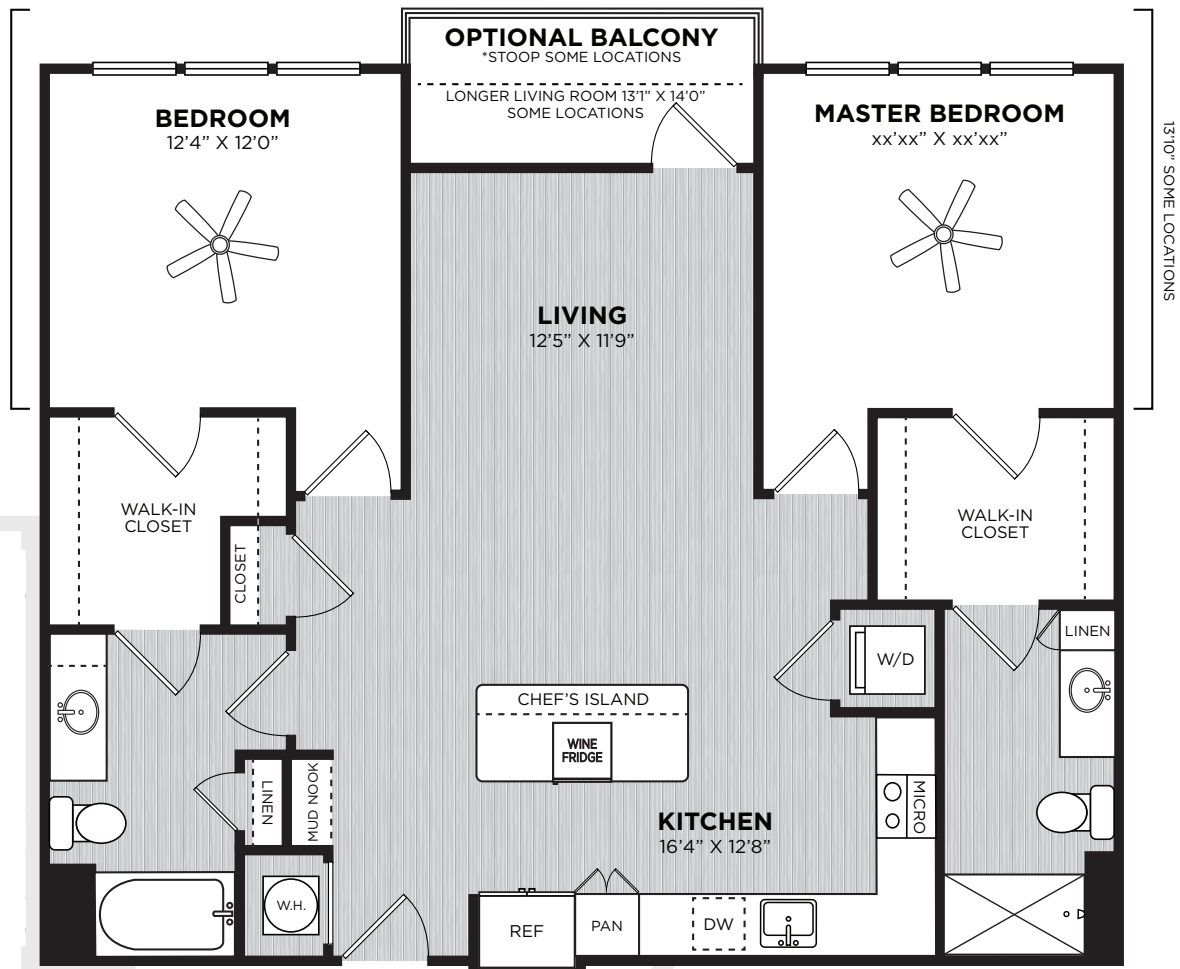

BV

BUCKHEAD VILLAGE

*ADDITIONAL WINDOWS SOME LOCATIONS

13'10" SOME LOCATIONS

13'10" SOME LOCATIONS

2B, 2B-N, P, S, SB, W

LEVELS 1-5

LAURENT 2 BEDROOM | 2 BATH 1,224-1,290 sq.ft.