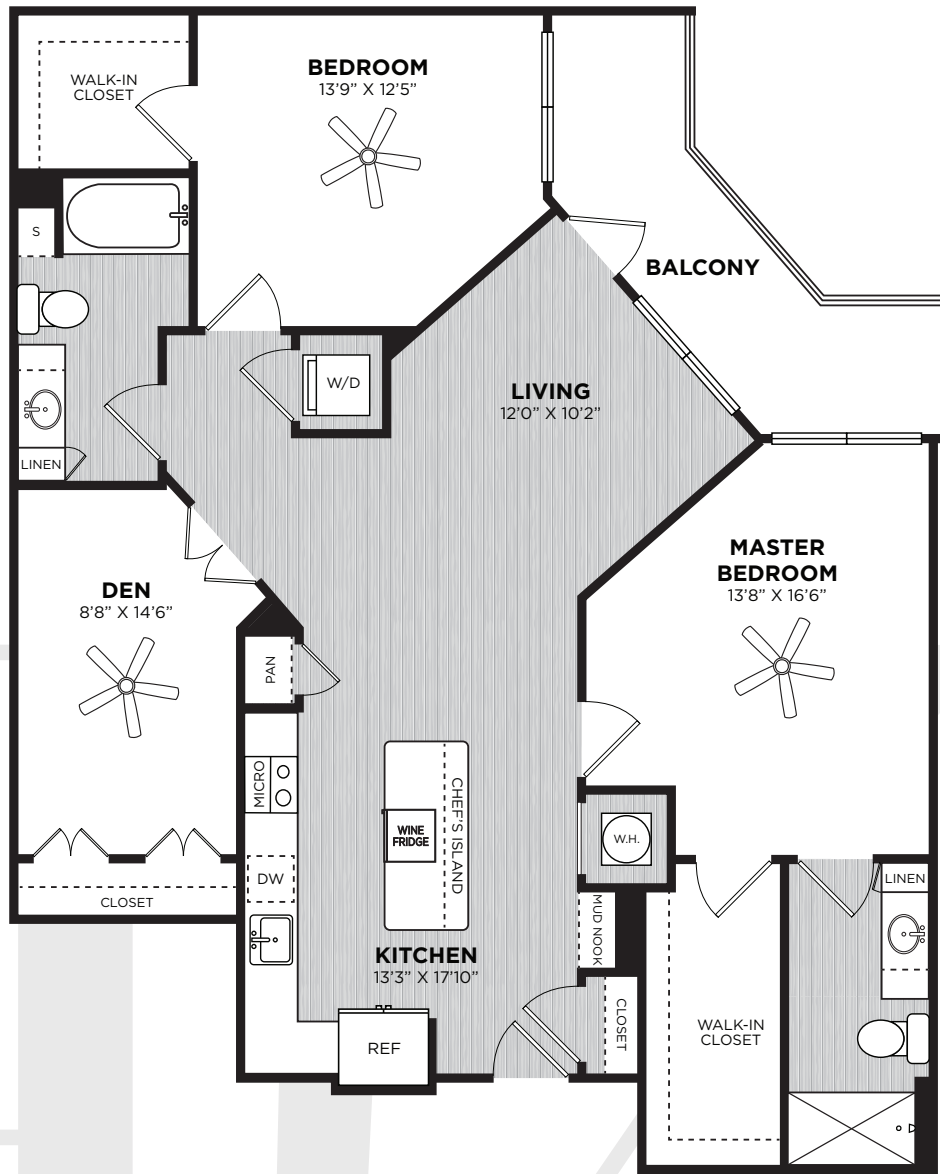

ALEXAN

# VB

BUCKHEAD VILLAGE

2A

LEVELS 1-5

## VEUVE CLIQUOT 2 BEDROOM | 2 BATH 1,377 sq.ft.